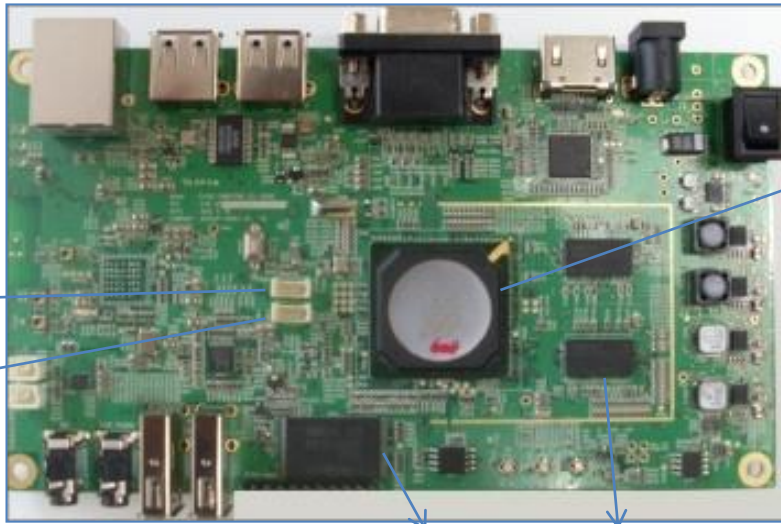

Open PC 특징

Open PC 독립형

Open PC Size 130 X 90 X 15 mm

모니터 일체형

Free OS
Free S/W
No HDD
No FAN

Save 75%
On cost

Save 75%
On maintenance

Save 90%
On energy